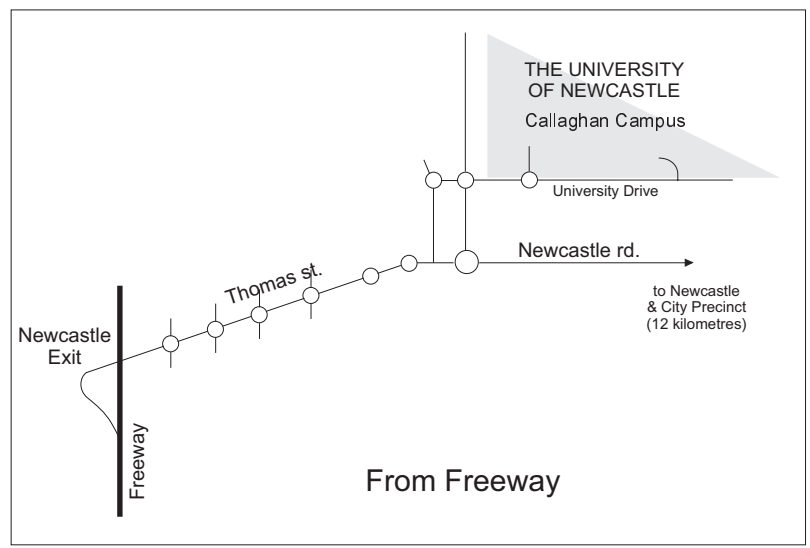

CITY PRECINCT

- 1 Conservatorium of Music
- 2 University House
- 3 Northumberland House
- 4 468 Hunter st
- 5 David Maddison Building

Travelling from Sydney

- Take Wallsend /Newcastle exit from Freeway
- Follow "Newcastle" signs straight along this road (Newcastle Link Road)
- Continue along Newcastle rd. through Bluegum rd. traffic lights
- For Callaghan Campus, turn left at Highway 123 roundabout and proceed up Highway 123 Follow "University" signs
- For City Precinct continue east along Newcastle rd. approx. 12 k's

Note: Any visitor unfamiliar with University parking & traffic rules should direct enquiries to Facilities Management as these rules are enforceable.

From Freeway